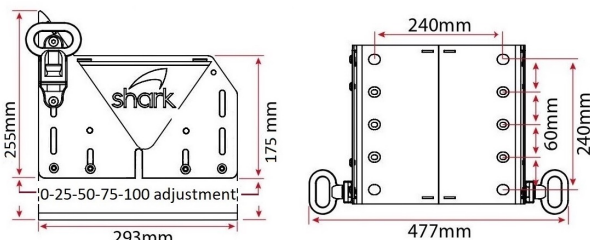

Description	Weight Rating (kg)	Shock Travel (mm)	Overall Dimensions L x W x H (mm)
Shark LUXE	40 -120/140	225	556 x 327 x 1310

- 1 deal for making your ride ultra smooth
- Self adjust for passengers from 40kg to 120kg
- Exclusive stainless steel shock absorber, (adjustable versions available)
- The FLEX suspension unit is simple and has only 3 unique parts
- 3 axis shock mitigation prevents whiplash from lateral and force-aft forces
- Tested 1 million full 10G impacts (200mm travel, 100ms duration, 100kg payload)
- Complies with HSC 2000 Annex 10
- Smaller footprint, light weight and easy to install
- Non corroding 316G stainless and Flexanite™, low maintenance
- Easy to clean
- Polycarbonate and urethane closed-cell foam seat with marine-grade upholstery
- PRO adjustable base adds up to 100mm height in 25mm increments

Available options:

- Cordura covers
- Robust rear handle
- Side grab handles
- Foldaway footrest

Description	Overall Dimensions L x W x H (mm)
Shark Adjustable Alloy Plinth (PRO plinth)	312 x 354 x 255

5 adjustable heights, as shown below or up 25mm, 50mm, 75mm and 100mm

Foot rest pegs can be folded upwards when not in use.

15 litres of storage space minimum

Specification	
Model	Shark LUXE
Material	316G Stainless & Flexanite™
Fastenings	316G Stainless Steel
Weight	18kg
Base Dimensions W x H x D (mm)	300 x 450 x 350
Seat Dimensions W x H x D (mm)	355 x 700 x 556
Rated Weight Setting	40kg - 120/140kg, Self Adjusting
Shock Mitigation System	Progressive 10G Rated Oil & Nitrogen Filled Shock
Shock Travel	225mm
Mounting Holes	8 x Ø8mm