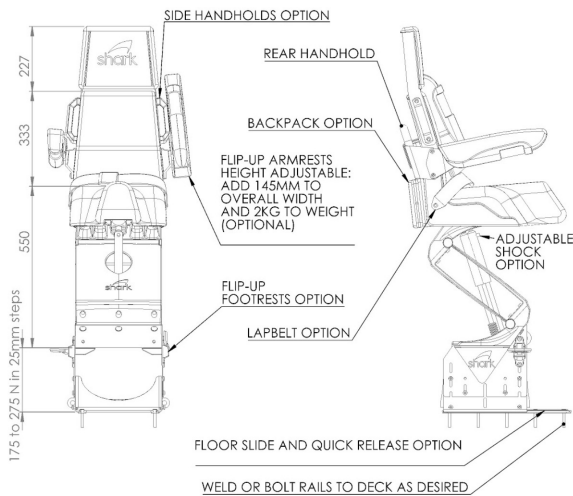

Description	Weight Rating (kg)	Shock Travel (mm)	Overall Dimensions L x W x H (mm)
Shark LUXE	40 -120/140	225	556 x 327 x 1310

- 1 deal for making your ride ultra smooth
- Self adjust for passengers from 40kg to 120kg
- Exclusive stainless steel shock absorber, (adjustable versions available)
- The FLEX suspension unit is simple and has only 3 unique parts
- 3 axis shock mitigation prevents whiplash from lateral and force-aft forces
- Tested 1 million full 10G impacts (200mm travel, 100ms duration, 100kg payload)
- Complies with HSC 2000 Annex 10
- Smaller footprint, light weight and easy to install
- Non corroding 316G stainless and Flexanite™, low maintenance
- Easy to clean
- Polycarbonate and urethane closed-cell foam seat with marine-grade upholstery
- PRO adjustable base adds up to 100mm height in 25mm increments

Available options:

- Cordura covers
- Robust rear handle
- Side grab handles
- Foldaway footrest

Description	Overall Dimensions L x W x H (mm)
Shark Adjustable Alloy Plinth (PRO plinth)	312 x 354 x 255

5 adjustable heights, as shown below or up 25mm, 50mm, 75mm and 100mm

Foot rest pegs can be folded upwards when not in use.

15 litres of storage space minimum

Specification	
Model	Shark LUXE
Material	316G Stainless & Flexanite™
Fastenings	316G Stainless Steel
Weight	18kg
Base Dimensions W x H x D (mm)	300 x 450 x 350
Seat Dimensions W x H x D (mm)	355 x 700 x 556
Rated Weight Setting	40kg - 120/140kg, Self Adjusting
Shock Mitigation System	Progressive 10G Rated Oil & Nitrogen Filled Shock
Shock Travel	225mm
Mounting Holes	8 x Ø8mm