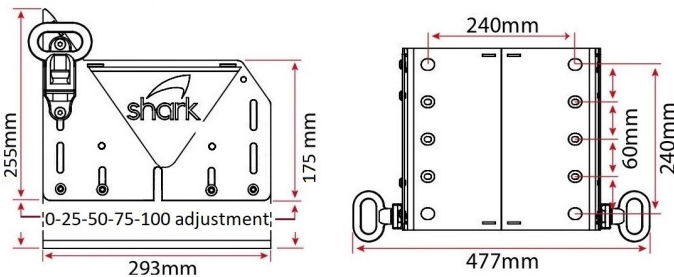

Description	Weight Rating (kg)	Shock Travel (mm)	Overall Dimensions L x W x H (mm)
Shark Epic	40 -120/140	225	556x327x1070 min 556x327x1170 max

- Ideal for making your ride ultra smooth
- Smallest footprint, light weight and easy to install
- Self adjust for passengers from 40kg to 120kg
- Exclusive stainless steel shockabsorber, (adjustable versions available)
- The FLEX suspension unit is simple and has only 3 unique parts
- 3 axis shock mitigation prevents whiplash from lateral and force-aft forces
- Tested 1 million full 10G impacts (200mm travel, 100ms duration, 100kg payload)
- Complies with HSC 2000 Annex 10
- Non corroding 316G stainless and Flexanite™, low maintenance
- Polycarbonate and urethane closed-cell foam seat with marine-grade upholstery, easy to clean
- PRO adjustable base adds up to 100mm height in 25mm increments

Available options: 4 colors
Cordura covers
Robust rear handle
Side grab handles
Foldaway footrest

Specification	
Model	Shark EPIC
Material	316G Stainless & Flexanite™
Fastenings	316G Stainless Steel
Weight	13kg
Base Dimensions W x H x D (mm)	300 x 450 x 350
Seat Dimensions W x H x D (mm)	355 x 470 x 556
Rated Weight Setting	40kg - 120/140kg, Self Adjusting
Shock Mitigation System	Progressive 10G Rated Oil & Nitrogen Filled Shock
Shock Travel	225mm
Mounting Holes	8 x Ø8mm

Description	Overall Dimensions L x W x H (mm)
Shark Adjustable Alloy Plinth (PRO plinth)	312 x 354 x 255

5 adjustable heights, as shown below or up 25mm, 50mm, 75mm and 100mm
Foot rest pegs can be folded upwards when not in use.
15 litres of storage space minimum