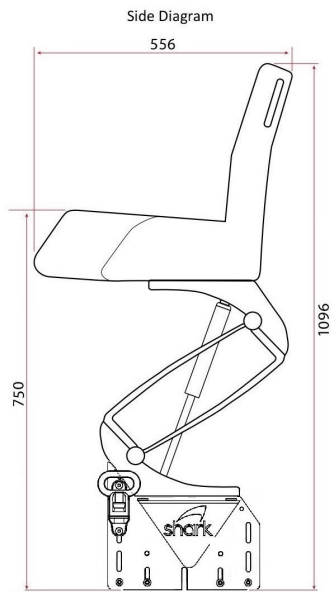

Description	Weight Rating (kg)	Shock Travel (mm)	Overall Dimensions L x W x H (mm)
Shark Epic	40 -120/140	225	556x327x1070 min 556x327x1170 max

- Ideal for making your ride ultra smooth
- Smallest footprint, light weight and easy to install
- Self adjust for passengers from 40kg to 120kg
- Exclusive stainless steel shockabsorber, (adjustable versions available)
- The FLEX suspension unit is simple and has only 3 unique parts
- 3 axis shock mitigation prevents whiplash from lateral and force-aft forces
- Tested 1 million full 10G impacts (200mm travel, 100ms duration, 100kg payload)
- Complies with HSC 2000 Annex 10
- Non corroding 316G stainless and Flexanite™, low maintenance
- Polycarbonate and urethane closed-cell foam seat with marine-grade upholstery, easy to clean
- PRO adjustable base adds up to 100mm height in 25mm increments

Available options: 4 colors
Cordura covers
Robust rear handle
Side grab handles
Foldaway footrest

Specification	
Model	Shark EPIC
Material	316G Stainless & Flexanite™
Fastenings	316G Stainless Steel
Weight	13kg
Base Dimensions W x H x D (mm)	300 x 450 x 350
Seat Dimensions W x H x D (mm)	355 x 470 x 556
Rated Weight Setting	40kg - 120/140kg, Self Adjusting
Shock Mitigation System	Progressive 10G Rated Oil & Nitrogen Filled Shock
Shock Travel	225mm
Mounting Holes	8 x Ø8mm

Description	Overall Dimensions L x W x H (mm)
Shark Adjustable Alloy Plinth (PRO plinth)	312 x 354 x 255

5 adjustable heights, as shown below or up 25mm, 50mm, 75mm and 100mm
Foot rest pegs can be folded upwards when not in use.
15 litres of storage space minimum